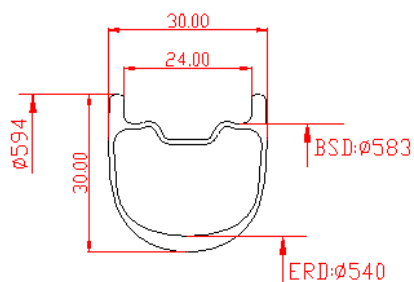

**CARBON
MTB
RIM
2018**

BLADEX BICYCLE COPONENTS LIMITED

Model: **M28W27.5ER**

Size	27.5er
Weight	XC: 350g AM: 370g
Material	Torayca T700
Type	Tubeless/Hookless
Surface Weave	UD
Spoke Holes	24/28/32/36

Model: **M28W29ER**

Size	29er
Weight	XC: 370g AM: 390g
Material	Torayca T700
Type	Tubeless/Hookless
Surface Weave	UD
Spoke Holes	24/28/32/36

Model: **M30W27.5ER**

Size	27.5er
Weight	XC: 390g AM: 415g
Material	Torayca T700
Type	Tubeless/Hookless
Surface Weave	UD
Spoke Holes	24/28/32/36

Model: M30W29ER

Size	29er
Weight	XC: 410g AM: 435g
Material	Torayca T700
Type	Tubeless/Hookless
Surface Weave	UD
Spoke Holes	24/28/32/36

Model: **M35W27.5ER**

Size	27.5er
Weight	XC: 400g AM: 425g DH: 490
Material	Torayca T700
Type	Tubeless/Hookless/Offset
Surface Weave	UD
Spoke Holes	24/28/32/36

Model: M35W29ER

Size	29er
Weight	XC: 425g AM: 450g DH: 520
Material	Torayca T700
Type	Tubeless/Hookless/Offset
Surface Weave	UD
Spoke Holes	24/28/32/36

Model: **M32W27.5ER**

Size	27.5er
Weight	XC: 425g AM: 450g DH: 520
Material	Torayca T700
Type	Tubeless/Hookless/Offset
Surface Weave	UD
Spoke Holes	24/28/32/36