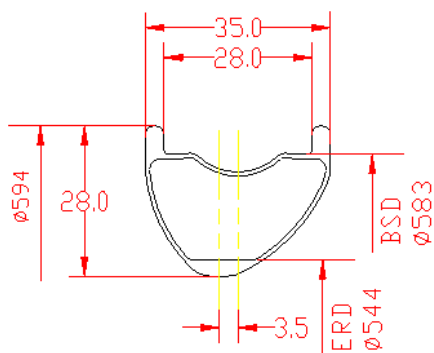

**CARBON
MTB
RIM
2018**

BLADEX BICYCLE COPONENTS LIMITED

Model: **M28W27.5ER**

Size	27.5er
Weight	XC: 350g AM: 370g
Material	Torayca T700
Type	Tubeless/Hookless
Surface Weave	UD
Spoke Holes	24/28/32/36

Model: **M28W29ER**

Size	29er
Weight	XC: 370g AM: 390g
Material	Torayca T700
Type	Tubeless/Hookless
Surface Weave	UD
Spoke Holes	24/28/32/36

Model: **M30W27.5ER**

Size	27.5er
Weight	XC: 390g AM: 415g
Material	Torayca T700
Type	Tubeless/Hookless
Surface Weave	UD
Spoke Holes	24/28/32/36

Model: M30W29ER

Size	29er
Weight	XC: 410g AM: 435g
Material	Torayca T700
Type	Tubeless/Hookless
Surface Weave	UD
Spoke Holes	24/28/32/36

Model: **M35W27.5ER**

Size	27.5er
Weight	XC: 400g AM: 425g DH: 490
Material	Torayca T700
Type	Tubeless/Hookless/Offset
Surface Weave	UD
Spoke Holes	24/28/32/36

Model: M35W29ER

Size	29er
Weight	XC: 425g AM: 450g DH: 520
Material	Torayca T700
Type	Tubeless/Hookless/Offset
Surface Weave	UD
Spoke Holes	24/28/32/36

Model: **M32W27.5ER**

Size	27.5er
Weight	XC: 425g AM: 450g DH: 520
Material	Torayca T700
Type	Tubeless/Hookless/Offset
Surface Weave	UD
Spoke Holes	24/28/32/36