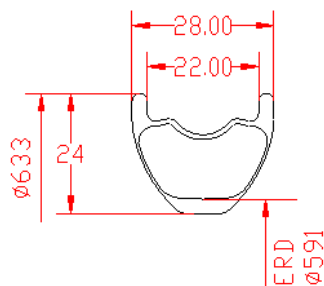

**CARBON
MTB
RIM
2018**

BLADEX BICYCLE COPONENTS LIMITED

Model: **M28W27.5ER**

Size	27.5er
Weight	XC: 350g AM: 370g
Material	Torayca T700
Type	Tubeless/Hookless
Surface Weave	UD
Spoke Holes	24/28/32/36

Model: **M28W29ER**

Size	29er
Weight	XC: 370g AM: 390g
Material	Torayca T700
Type	Tubeless/Hookless
Surface Weave	UD
Spoke Holes	24/28/32/36

Model: **M30W27.5ER**

Size	27.5er
Weight	XC: 390g AM: 415g
Material	Torayca T700
Type	Tubeless/Hookless
Surface Weave	UD
Spoke Holes	24/28/32/36

Model: M30W29ER

Size	29er
Weight	XC: 410g AM: 435g
Material	Torayca T700
Type	Tubeless/Hookless
Surface Weave	UD
Spoke Holes	24/28/32/36

Model: **M35W27.5ER**

Size	27.5er
Weight	XC: 400g AM: 425g DH: 490
Material	Torayca T700
Type	Tubeless/Hookless/Offset
Surface Weave	UD
Spoke Holes	24/28/32/36

Model: M35W29ER

Size	29er
Weight	XC: 425g AM: 450g DH: 520
Material	Torayca T700
Type	Tubeless/Hookless/Offset
Surface Weave	UD
Spoke Holes	24/28/32/36

Model: **M32W27.5ER**

Size	27.5er
Weight	XC: 425g AM: 450g DH: 520
Material	Torayca T700
Type	Tubeless/Hookless/Offset
Surface Weave	UD
Spoke Holes	24/28/32/36