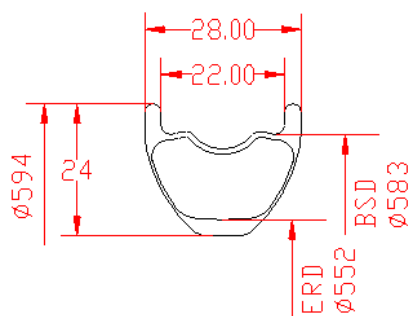

**CARBON
MTB
RIM
2018**

BLADEX BICYCLE COPONENTS LIMITED

Model: **M28W27.5ER**

Size	27.5er
Weight	XC: 350g AM: 370g
Material	Torayca T700
Type	Tubeless/Hookless
Surface Weave	UD
Spoke Holes	24/28/32/36

Model: **M28W29ER**

Size	29er
Weight	XC: 370g AM: 390g
Material	Torayca T700
Type	Tubeless/Hookless
Surface Weave	UD
Spoke Holes	24/28/32/36

Model: **M30W27.5ER**

Size	27.5er
Weight	XC: 390g AM: 415g
Material	Torayca T700
Type	Tubeless/Hookless
Surface Weave	UD
Spoke Holes	24/28/32/36

Model: M30W29ER

Size	29er
Weight	XC: 410g AM: 435g
Material	Torayca T700
Type	Tubeless/Hookless
Surface Weave	UD
Spoke Holes	24/28/32/36

Model: **M35W27.5ER**

Size	27.5er
Weight	XC: 400g AM: 425g DH: 490
Material	Torayca T700
Type	Tubeless/Hookless/Offset
Surface Weave	UD
Spoke Holes	24/28/32/36

Model: M35W29ER

Size	29er
Weight	XC: 425g AM: 450g DH: 520
Material	Torayca T700
Type	Tubeless/Hookless/Offset
Surface Weave	UD
Spoke Holes	24/28/32/36

Model: **M32W27.5ER**

Size	27.5er
Weight	XC: 425g AM: 450g DH: 520
Material	Torayca T700
Type	Tubeless/Hookless/Offset
Surface Weave	UD
Spoke Holes	24/28/32/36