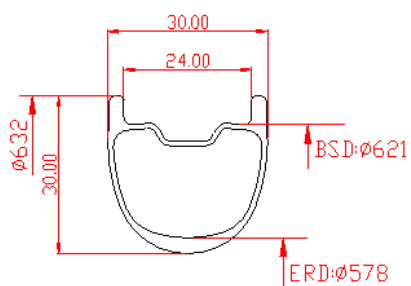

**CARBON
MTB
RIM
2018**

BLADEX BICYCLE COPONENTS LIMITED

Model: **M28W27.5ER**

Size	27.5er
Weight	XC: 350g AM: 370g
Material	Torayca T700
Type	Tubeless/Hookless
Surface Weave	UD
Spoke Holes	24/28/32/36

Model: **M28W29ER**

Size	29er
Weight	XC: 370g AM: 390g
Material	Torayca T700
Type	Tubeless/Hookless
Surface Weave	UD
Spoke Holes	24/28/32/36

Model: **M30W27.5ER**

Size	27.5er
Weight	XC: 390g AM: 415g
Material	Torayca T700
Type	Tubeless/Hookless
Surface Weave	UD
Spoke Holes	24/28/32/36

Model: M30W29ER

Size	29er
Weight	XC: 410g AM: 435g
Material	Torayca T700
Type	Tubeless/Hookless
Surface Weave	UD
Spoke Holes	24/28/32/36

Model: **M35W27.5ER**

Size	27.5er
Weight	XC: 400g AM: 425g DH: 490
Material	Torayca T700
Type	Tubeless/Hookless/Offset
Surface Weave	UD
Spoke Holes	24/28/32/36

Model: M35W29ER

Size	29er
Weight	XC: 425g AM: 450g DH: 520
Material	Torayca T700
Type	Tubeless/Hookless/Offset
Surface Weave	UD
Spoke Holes	24/28/32/36

Model: **M32W27.5ER**

Size	27.5er
Weight	XC: 425g AM: 450g DH: 520
Material	Torayca T700
Type	Tubeless/Hookless/Offset
Surface Weave	UD
Spoke Holes	24/28/32/36