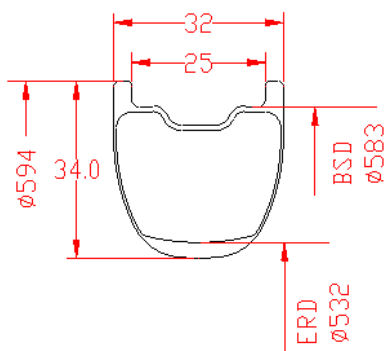

**CARBON
MTB
RIM
2018**

BLADEX BICYCLE COPONENTS LIMITED

Model: **M28W27.5ER**

Size	27.5er
Weight	XC: 350g AM: 370g
Material	Torayca T700
Type	Tubeless/Hookless
Surface Weave	UD
Spoke Holes	24/28/32/36

Model: **M28W29ER**

Size	29er
Weight	XC: 370g AM: 390g
Material	Torayca T700
Type	Tubeless/Hookless
Surface Weave	UD
Spoke Holes	24/28/32/36

Model: **M30W27.5ER**

Size	27.5er
Weight	XC: 390g AM: 415g
Material	Torayca T700
Type	Tubeless/Hookless
Surface Weave	UD
Spoke Holes	24/28/32/36

Model: M30W29ER

Size	29er
Weight	XC: 410g AM: 435g
Material	Torayca T700
Type	Tubeless/Hookless
Surface Weave	UD
Spoke Holes	24/28/32/36

Model: **M35W27.5ER**

Size	27.5er
Weight	XC: 400g AM: 425g DH: 490
Material	Torayca T700
Type	Tubeless/Hookless/Offset
Surface Weave	UD
Spoke Holes	24/28/32/36

Model: M35W29ER

Size	29er
Weight	XC: 425g AM: 450g DH: 520
Material	Torayca T700
Type	Tubeless/Hookless/Offset
Surface Weave	UD
Spoke Holes	24/28/32/36

Model: **M32W27.5ER**

Size	27.5er
Weight	XC: 425g AM: 450g DH: 520
Material	Torayca T700
Type	Tubeless/Hookless/Offset
Surface Weave	UD
Spoke Holes	24/28/32/36