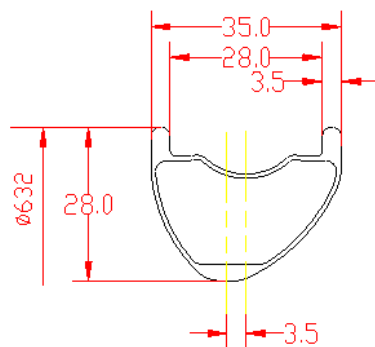

**CARBON
MTB
RIM
2018**

BLADEX BICYCLE COPONENTS LIMITED

Model: **M28W27.5ER**

Size	27.5er
Weight	XC: 350g AM: 370g
Material	Torayca T700
Type	Tubeless/Hookless
Surface Weave	UD
Spoke Holes	24/28/32/36

Model: **M28W29ER**

Size	29er
Weight	XC: 370g AM: 390g
Material	Torayca T700
Type	Tubeless/Hookless
Surface Weave	UD
Spoke Holes	24/28/32/36

Model: **M30W27.5ER**

Size	27.5er
Weight	XC: 390g AM: 415g
Material	Torayca T700
Type	Tubeless/Hookless
Surface Weave	UD
Spoke Holes	24/28/32/36

Model: M30W29ER

Size	29er
Weight	XC: 410g AM: 435g
Material	Torayca T700
Type	Tubeless/Hookless
Surface Weave	UD
Spoke Holes	24/28/32/36

Model: **M35W27.5ER**

Size	27.5er
Weight	XC: 400g AM: 425g DH: 490
Material	Torayca T700
Type	Tubeless/Hookless/Offset
Surface Weave	UD
Spoke Holes	24/28/32/36

Model: M35W29ER

Size	29er
Weight	XC: 425g AM: 450g DH: 520
Material	Torayca T700
Type	Tubeless/Hookless/Offset
Surface Weave	UD
Spoke Holes	24/28/32/36

Model: **M32W27.5ER**

Size	27.5er
Weight	XC: 425g AM: 450g DH: 520
Material	Torayca T700
Type	Tubeless/Hookless/Offset
Surface Weave	UD
Spoke Holes	24/28/32/36