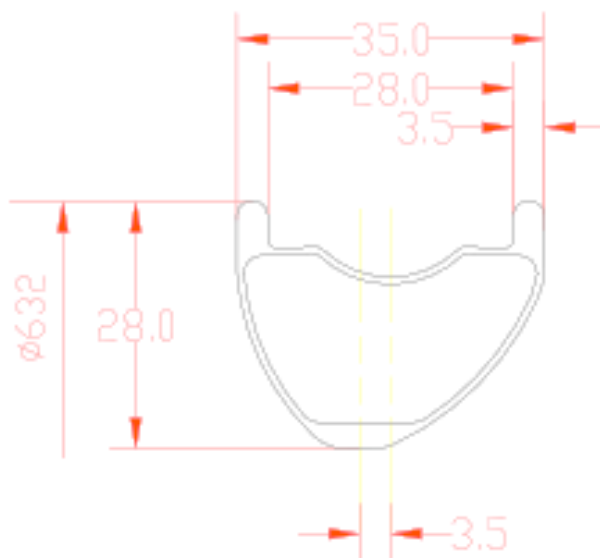

**CARBON MTB
RIM
2017**

BLADEX BICYCLE COPONENTS LIMITED

Model: **M28W27.5ER**

Size	27.5er
Weight	XC: 350g AM: 370g
Material	Torayca T700
Type	Tubeless/Hookless
Surface Weave	UD
Spoke Holes	24/28/32/36

Model: **M28W29ER**

Size	29er
Weight	XC: 370g AM: 390g
Material	Torayca T700
Type	Tubeless/Hookless
Surface Weave	UD
Spoke Holes	24/28/32/36

Model: **M30W27.5ER**

Size	27.5er
Weight	XC: 390g AM: 415g
Material	Torayca T700
Type	Tubeless/Hookless
Surface Weave	UD
Spoke Holes	24/28/32/36

Model: **M30W29ER**

Size	29er
Weight	XC: 410g AM: 435g
Material	Torayca T700
Type	Tubeless/Hookless
Surface Weave	UD
Spoke Holes	24/28/32/36

Model: **M35W27.5ER**

Size	27.5er
Weight	XC: 400g AM: 425g DH: 490
Material	Torayca T700
Type	Tubeless/Hookless/Offset
Surface Weave	UD
Spoke Holes	24/28/32/36

Model: **M35W29ER**

Size	29er
Weight	XC: 425g AM: 450g DH: 520
Material	Torayca T700
Type	Tubeless/Hookless/Offset
Surface Weave	UD
Spoke Holes	24/28/32/36

Model: **M32W27.5ER**

Size	27.5er
Weight	XC: 425g AM: 450g DH: 520
Material	Torayca T700
Type	Tubeless/Hookless/Offset
Surface Weave	UD
Spoke Holes	24/28/32/36