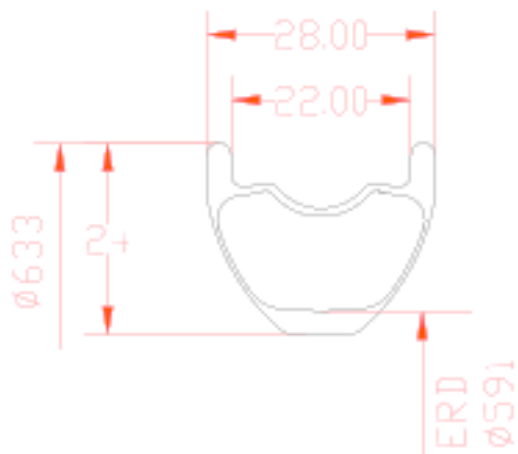

**CARBON MTB
RIM
2017**

BLADEX BICYCLE COPONENTS LIMITED

Model: **M28W27.5ER**

Size	27.5er
Weight	XC: 350g AM: 370g
Material	Torayca T700
Type	Tubeless/Hookless
Surface Weave	UD
Spoke Holes	24/28/32/36

Model: **M28W29ER**

Size	29er
Weight	XC: 370g AM: 390g
Material	Torayca T700
Type	Tubeless/Hookless
Surface Weave	UD
Spoke Holes	24/28/32/36

Model: **M30W27.5ER**

Size	27.5er
Weight	XC: 390g AM: 415g
Material	Torayca T700
Type	Tubeless/Hookless
Surface Weave	UD
Spoke Holes	24/28/32/36

Model: **M30W29ER**

Size	29er
Weight	XC: 410g AM: 435g
Material	Torayca T700
Type	Tubeless/Hookless
Surface Weave	UD
Spoke Holes	24/28/32/36

Model: **M35W27.5ER**

Size	27.5er
Weight	XC: 400g AM: 425g DH: 490
Material	Torayca T700
Type	Tubeless/Hookless/Offset
Surface Weave	UD
Spoke Holes	24/28/32/36

Model: **M35W29ER**

Size	29er
Weight	XC: 425g AM: 450g DH: 520
Material	Torayca T700
Type	Tubeless/Hookless/Offset
Surface Weave	UD
Spoke Holes	24/28/32/36

Model: **M32W27.5ER**

Size	27.5er
Weight	XC: 425g AM: 450g DH: 520
Material	Torayca T700
Type	Tubeless/Hookless/Offset
Surface Weave	UD
Spoke Holes	24/28/32/36