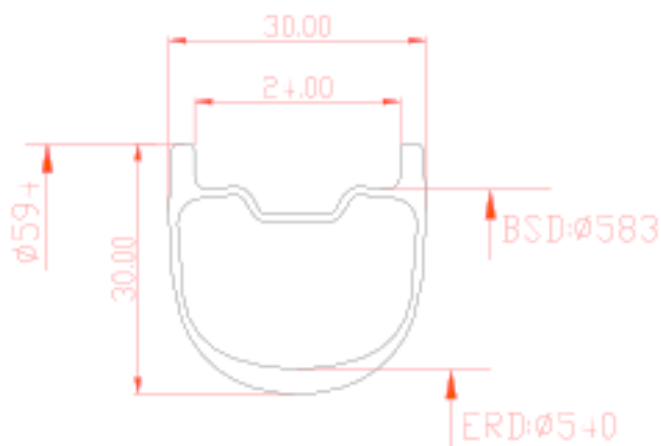

**CARBON MTB
RIM
2017**

BLADEX BICYCLE COPONENTS LIMITED

Model: **M28W27.5ER**

Size	27.5er
Weight	XC: 350g AM: 370g
Material	Torayca T700
Type	Tubeless/Hookless
Surface Weave	UD
Spoke Holes	24/28/32/36

Model: **M28W29ER**

Size	29er
Weight	XC: 370g AM: 390g
Material	Torayca T700
Type	Tubeless/Hookless
Surface Weave	UD
Spoke Holes	24/28/32/36

Model: **M30W27.5ER**

Size	27.5er
Weight	XC: 390g AM: 415g
Material	Torayca T700
Type	Tubeless/Hookless
Surface Weave	UD
Spoke Holes	24/28/32/36

Model: **M30W29ER**

Size	29er
Weight	XC: 410g AM: 435g
Material	Torayca T700
Type	Tubeless/Hookless
Surface Weave	UD
Spoke Holes	24/28/32/36

Model: **M35W27.5ER**

Size	27.5er
Weight	XC: 400g AM: 425g DH: 490
Material	Torayca T700
Type	Tubeless/Hookless/Offset
Surface Weave	UD
Spoke Holes	24/28/32/36

Model: **M35W29ER**

Size	29er
Weight	XC: 425g AM: 450g DH: 520
Material	Torayca T700
Type	Tubeless/Hookless/Offset
Surface Weave	UD
Spoke Holes	24/28/32/36

Model: **M32W27.5ER**

Size	27.5er
Weight	XC: 425g AM: 450g DH: 520
Material	Torayca T700
Type	Tubeless/Hookless/Offset
Surface Weave	UD
Spoke Holes	24/28/32/36