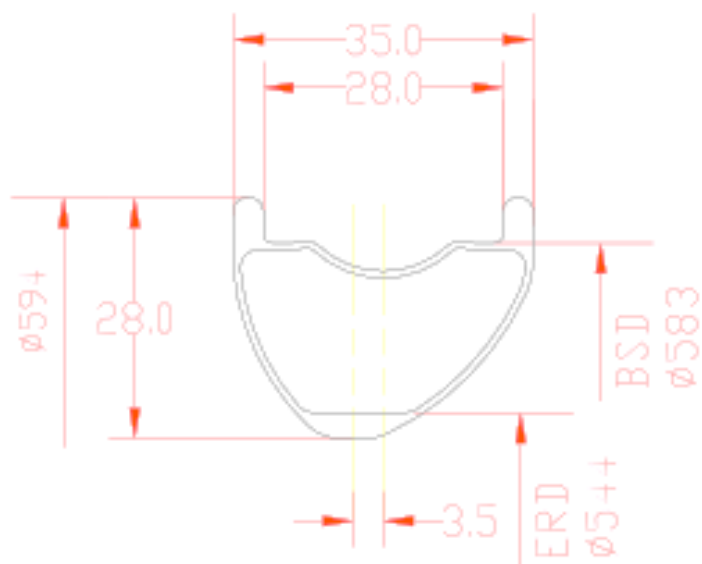

**CARBON MTB
RIM
2017**

BLADEX BICYCLE COPONENTS LIMITED

Model: **M28W27.5ER**

Size	27.5er
Weight	XC: 350g AM: 370g
Material	Torayca T700
Type	Tubeless/Hookless
Surface Weave	UD
Spoke Holes	24/28/32/36

Model: **M28W29ER**

Size	29er
Weight	XC: 370g AM: 390g
Material	Torayca T700
Type	Tubeless/Hookless
Surface Weave	UD
Spoke Holes	24/28/32/36

Model: **M30W27.5ER**

Size	27.5er
Weight	XC: 390g AM: 415g
Material	Torayca T700
Type	Tubeless/Hookless
Surface Weave	UD
Spoke Holes	24/28/32/36

Model: **M30W29ER**

Size	29er
Weight	XC: 410g AM: 435g
Material	Torayca T700
Type	Tubeless/Hookless
Surface Weave	UD
Spoke Holes	24/28/32/36

Model: **M35W27.5ER**

Size	27.5er
Weight	XC: 400g AM: 425g DH: 490
Material	Torayca T700
Type	Tubeless/Hookless/Offset
Surface Weave	UD
Spoke Holes	24/28/32/36

Model: **M35W29ER**

Size	29er
Weight	XC: 425g AM: 450g DH: 520
Material	Torayca T700
Type	Tubeless/Hookless/Offset
Surface Weave	UD
Spoke Holes	24/28/32/36

Model: **M32W27.5ER**

Size	27.5er
Weight	XC: 425g AM: 450g DH: 520
Material	Torayca T700
Type	Tubeless/Hookless/Offset
Surface Weave	UD
Spoke Holes	24/28/32/36