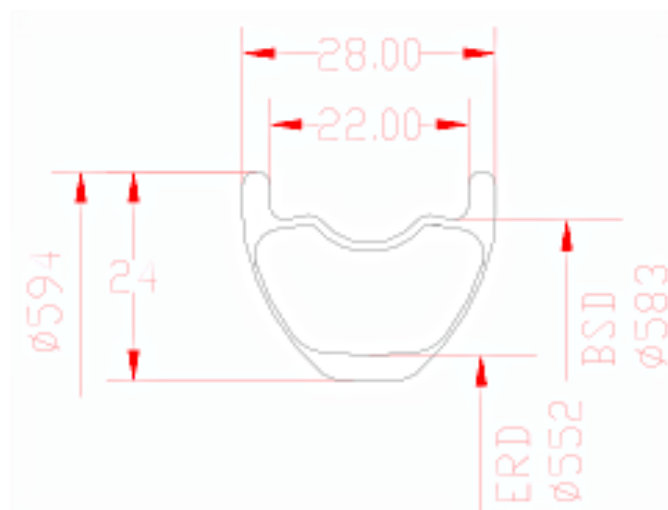

**CARBON MTB
RIM
2017**

BLADEX BICYCLE COPONENTS LIMITED

Model: **M28W27.5ER**

Size	27.5er
Weight	XC: 350g AM: 370g
Material	Torayca T700
Type	Tubeless/Hookless
Surface Weave	UD
Spoke Holes	24/28/32/36

Model: **M28W29ER**

Size	29er
Weight	XC: 370g AM: 390g
Material	Torayca T700
Type	Tubeless/Hookless
Surface Weave	UD
Spoke Holes	24/28/32/36

Model: **M30W27.5ER**

Size	27.5er
Weight	XC: 390g AM: 415g
Material	Torayca T700
Type	Tubeless/Hookless
Surface Weave	UD
Spoke Holes	24/28/32/36

Model: **M30W29ER**

Size	29er
Weight	XC: 410g AM: 435g
Material	Torayca T700
Type	Tubeless/Hookless
Surface Weave	UD
Spoke Holes	24/28/32/36

Model: **M35W27.5ER**

Size	27.5er
Weight	XC: 400g AM: 425g DH: 490
Material	Torayca T700
Type	Tubeless/Hookless/Offset
Surface Weave	UD
Spoke Holes	24/28/32/36

Model: **M35W29ER**

Size	29er
Weight	XC: 425g AM: 450g DH: 520
Material	Torayca T700
Type	Tubeless/Hookless/Offset
Surface Weave	UD
Spoke Holes	24/28/32/36

Model: **M32W27.5ER**

Size	27.5er
Weight	XC: 425g AM: 450g DH: 520
Material	Torayca T700
Type	Tubeless/Hookless/Offset
Surface Weave	UD
Spoke Holes	24/28/32/36