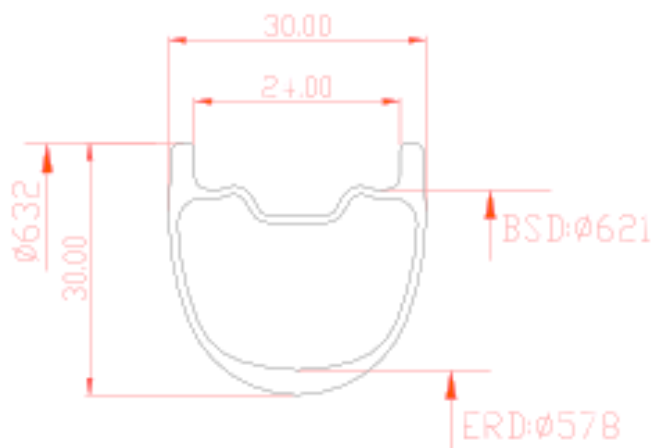

**CARBON MTB
RIM
2017**

BLADEX BICYCLE COPONENTS LIMITED

Model: **M28W27.5ER**

Size	27.5er
Weight	XC: 350g AM: 370g
Material	Torayca T700
Type	Tubeless/Hookless
Surface Weave	UD
Spoke Holes	24/28/32/36

Model: **M28W29ER**

Size	29er
Weight	XC: 370g AM: 390g
Material	Torayca T700
Type	Tubeless/Hookless
Surface Weave	UD
Spoke Holes	24/28/32/36

Model: **M30W27.5ER**

Size	27.5er
Weight	XC: 390g AM: 415g
Material	Torayca T700
Type	Tubeless/Hookless
Surface Weave	UD
Spoke Holes	24/28/32/36

Model: **M30W29ER**

Size	29er
Weight	XC: 410g AM: 435g
Material	Torayca T700
Type	Tubeless/Hookless
Surface Weave	UD
Spoke Holes	24/28/32/36

Model: **M35W27.5ER**

Size	27.5er
Weight	XC: 400g AM: 425g DH: 490
Material	Torayca T700
Type	Tubeless/Hookless/Offset
Surface Weave	UD
Spoke Holes	24/28/32/36

Model: **M35W29ER**

Size	29er
Weight	XC: 425g AM: 450g DH: 520
Material	Torayca T700
Type	Tubeless/Hookless/Offset
Surface Weave	UD
Spoke Holes	24/28/32/36

Model: **M32W27.5ER**

Size	27.5er
Weight	XC: 425g AM: 450g DH: 520
Material	Torayca T700
Type	Tubeless/Hookless/Offset
Surface Weave	UD
Spoke Holes	24/28/32/36