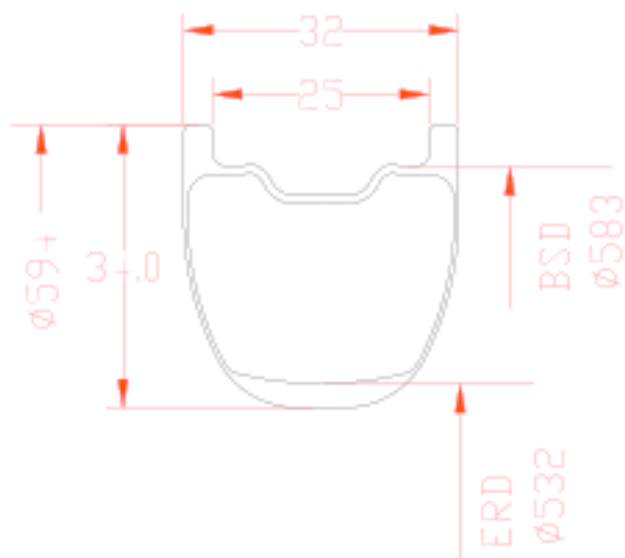

**CARBON MTB
RIM
2017**

BLADEX BICYCLE COPONENTS LIMITED

Model: **M28W27.5ER**

Size	27.5er
Weight	XC: 350g AM: 370g
Material	Torayca T700
Type	Tubeless/Hookless
Surface Weave	UD
Spoke Holes	24/28/32/36

Model: **M28W29ER**

Size	29er
Weight	XC: 370g AM: 390g
Material	Torayca T700
Type	Tubeless/Hookless
Surface Weave	UD
Spoke Holes	24/28/32/36

Model: **M30W27.5ER**

Size	27.5er
Weight	XC: 390g AM: 415g
Material	Torayca T700
Type	Tubeless/Hookless
Surface Weave	UD
Spoke Holes	24/28/32/36

Model: **M30W29ER**

Size	29er
Weight	XC: 410g AM: 435g
Material	Torayca T700
Type	Tubeless/Hookless
Surface Weave	UD
Spoke Holes	24/28/32/36

Model: **M35W27.5ER**

Size	27.5er
Weight	XC: 400g AM: 425g DH: 490
Material	Torayca T700
Type	Tubeless/Hookless/Offset
Surface Weave	UD
Spoke Holes	24/28/32/36

Model: **M35W29ER**

Size	29er
Weight	XC: 425g AM: 450g DH: 520
Material	Torayca T700
Type	Tubeless/Hookless/Offset
Surface Weave	UD
Spoke Holes	24/28/32/36

Model: **M32W27.5ER**

Size	27.5er
Weight	XC: 425g AM: 450g DH: 520
Material	Torayca T700
Type	Tubeless/Hookless/Offset
Surface Weave	UD
Spoke Holes	24/28/32/36